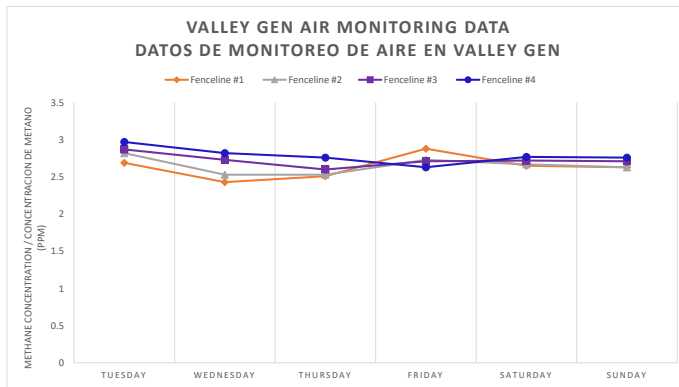

GasMet Analyzer Readings for Week of 06/06/2022 to 06/12/2022:
 Lecturas de GasMet Analyzer para la semana 06/06/2022 to 06/12/2022:

Day	Date	Time of Recording	Wind Direction/ strength (MPH)	Temperature (F)	Location of Recording	Methane concentration (ppm)
Día	Fecha	Hora de Grabación	Dirección de viento/velocidad	Temperatura (F)	Ubicación de grabación	Concentración de metano
Monday / lunes	6/6/2022	9:00am	NO READINGS TAKEN		Fenceline #1	
					Fenceline #2	
					Fenceline #3	
					Fenceline #4	
Tuesday / martes	6/7/2022	1:00pm	N / 1.5	83.1	Fenceline #1	2.69
			2.2	84.9	Fenceline #2	2.82
			2.5	86.2	Fenceline #3	2.87
			3.1	86.4	Fenceline #4	2.97
Wednesday / miércoles	6/8/2022	5:00pm	SE / 7.0	89.0	Fenceline #1	2.43
					Fenceline #2	2.53
					Fenceline #3	2.73
					Fenceline #4	2.82
Thursday / jueves	6/9/2022	9:00pm	SE / 1.2	78.2	Fenceline #1	2.51
					Fenceline #2	2.53
					Fenceline #3	2.60
					Fenceline #4	2.76
Friday / viernes	6/10/2022	1:00pm	SE / 3.0	98	Fenceline #1	2.88
			1.0	97	Fenceline #2	2.73
			4.0	97	Fenceline #3	2.71
			3.0	96	Fenceline #4	2.63
Saturday / sábado	6/11/2022	9:00am	SE / 4.0	88	Fenceline #1	2.65
			6.0	90	Fenceline #2	2.67
			2.0	90	Fenceline #3	2.72
			2.0	91	Fenceline #4	2.77
Sunday / domingo	6/12/2022	5:00pm	SE / 9.0	80	Fenceline #1	2.63
			8.0	80	Fenceline #2	2.63
			9.0	78	Fenceline #3	2.71
			8.0	78	Fenceline #4	2.76