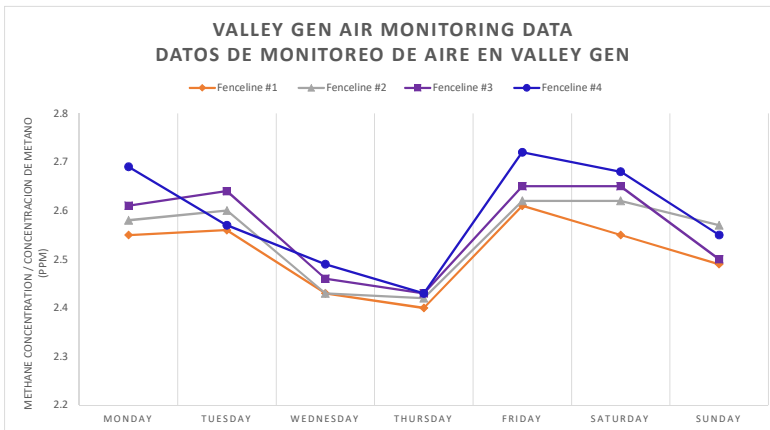

GasMet Analyzer Readings for Week of 06/21/2021 to 06/27/2021:

Lecturas de GasMet Analyzer para la semana 06/21/2021 to 06/27/2021:

Day	Date	Time of Recording	Wind Direction/strength	Temperature (F)	Location of Recording	Methane concentration (ppm)
Día	Fecha	Hora de Grabación	Dirección de viento/velocidad	Temperatura (F)	Ubicación de grabación	Concentración de metano
Monday / lunes	6/21/2021	9:00am	NW / 1.9 - 5.3	68.6 - 71.0	Fenceline #1	2.55
					Fenceline #2	2.58
					Fenceline #3	2.61
					Fenceline #4	2.69
Tuesday / martes	6/22/2021	1:00pm	SE / 2.9 - 4.7	87.4 - 90.1	Fenceline #1	2.56
					Fenceline #2	2.60
					Fenceline #3	2.64
					Fenceline #4	2.57
Wednesday / miércoles	6/23/2021	5:00pm	SE / 3.2 - 9.1	79.6 - 84.6	Fenceline #1	2.43
					Fenceline #2	2.43
					Fenceline #3	2.46
					Fenceline #4	2.49
Thursday / jueves	6/24/2021	9:00pm	SE / 2.3 - 8.1	69.2 - 72.6	Fenceline #1	2.40
					Fenceline #2	2.42
					Fenceline #3	2.43
					Fenceline #4	2.43
Friday / viernes	6/25/2021	9:00am	SE / 4.4 - 5.1	75.2 - 80.1	Fenceline #1	2.61
					Fenceline #2	2.67
					Fenceline #3	2.65
					Fenceline #4	2.72
Saturday / sábado	6/26/2021	1:00pm	SE / 2.2 - 8.8	89.8 - 92.7	Fenceline #1	2.55
					Fenceline #2	2.62
					Fenceline #3	2.65
					Fenceline #4	2.68
Sunday / domingo	6/27/2021	5:00pm	SE / 7.2 - 10.9	77.1 - 85.3	Fenceline #1	2.49
					Fenceline #2	2.57
					Fenceline #3	2.50
					Fenceline #4	2.55