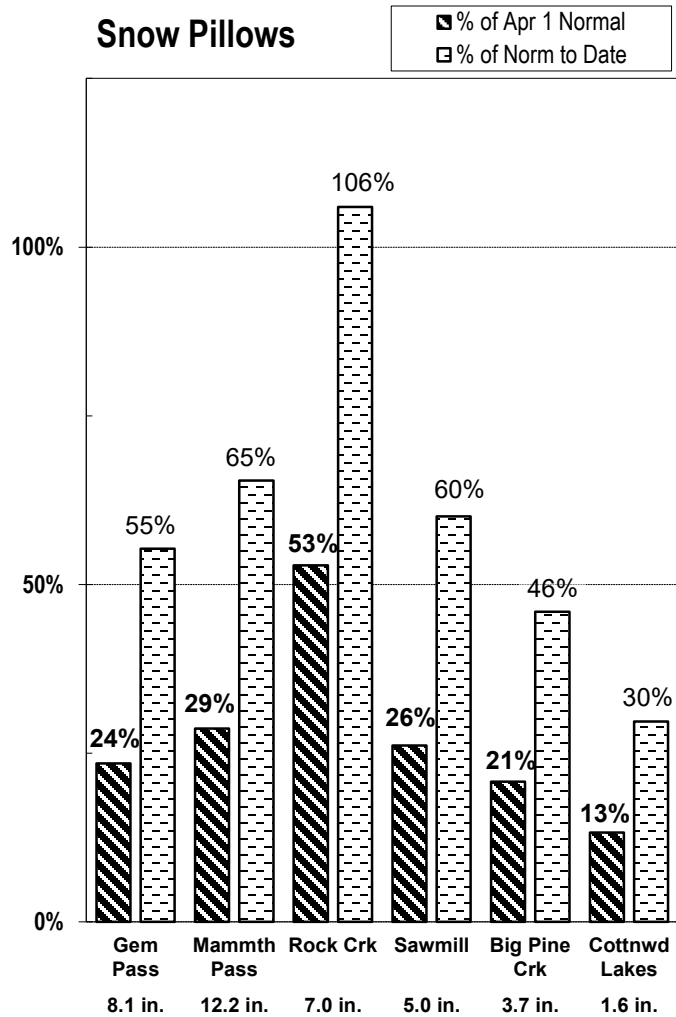

# EASTERN SIERRA CURRENT PRECIPITATION CONDITIONS January 7, 2025

*Measurement as Inches Water Content; Precipitation totals are cumulative for water year beginning Oct 1*