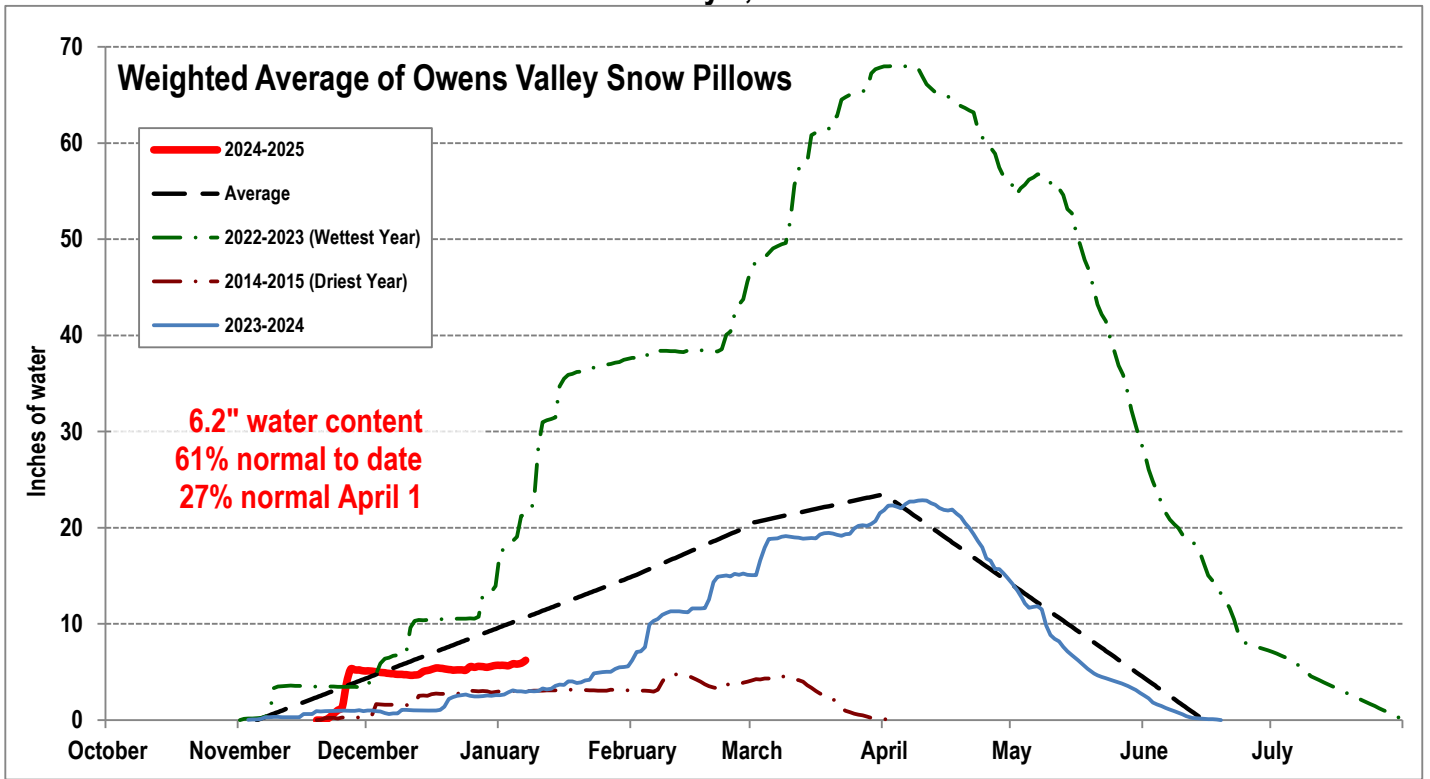

# EASTERN SIERRA CURRENT PRECIPITATION CONDITIONS January 7, 2025

*Measurement as Inches Water Content; Precipitation totals are cumulative for water year beginning Oct 1*