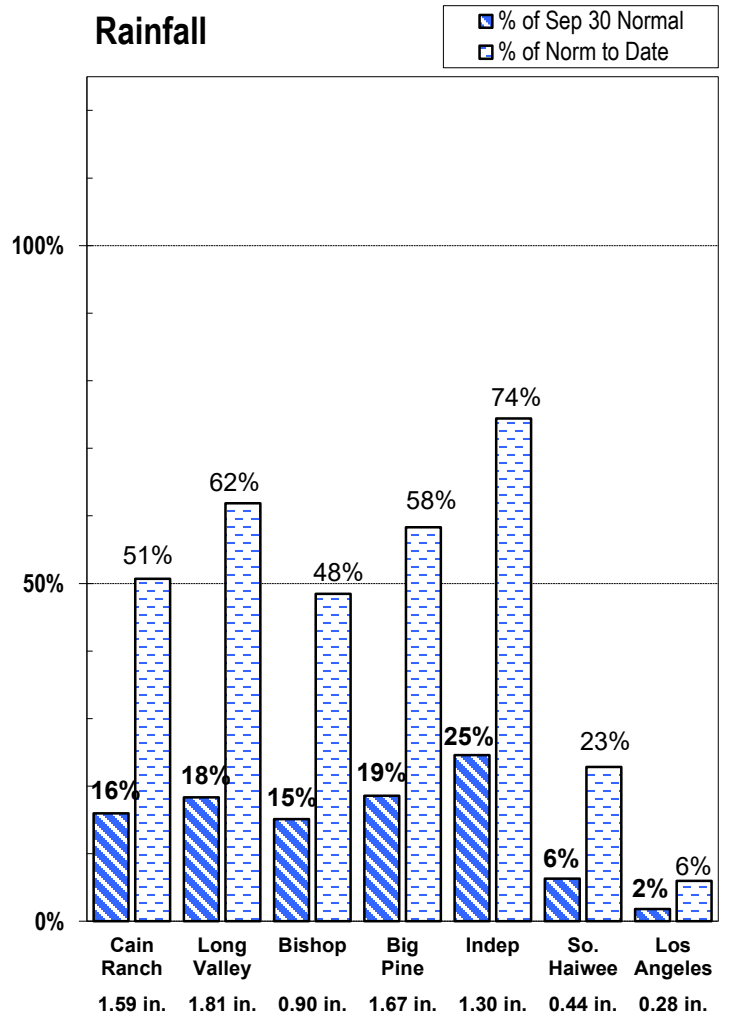

# EASTERN SIERRA CURRENT PRECIPITATION CONDITIONS January 7, 2025

*Measurement as Inches Water Content; Precipitation totals are cumulative for water year beginning Oct 1*