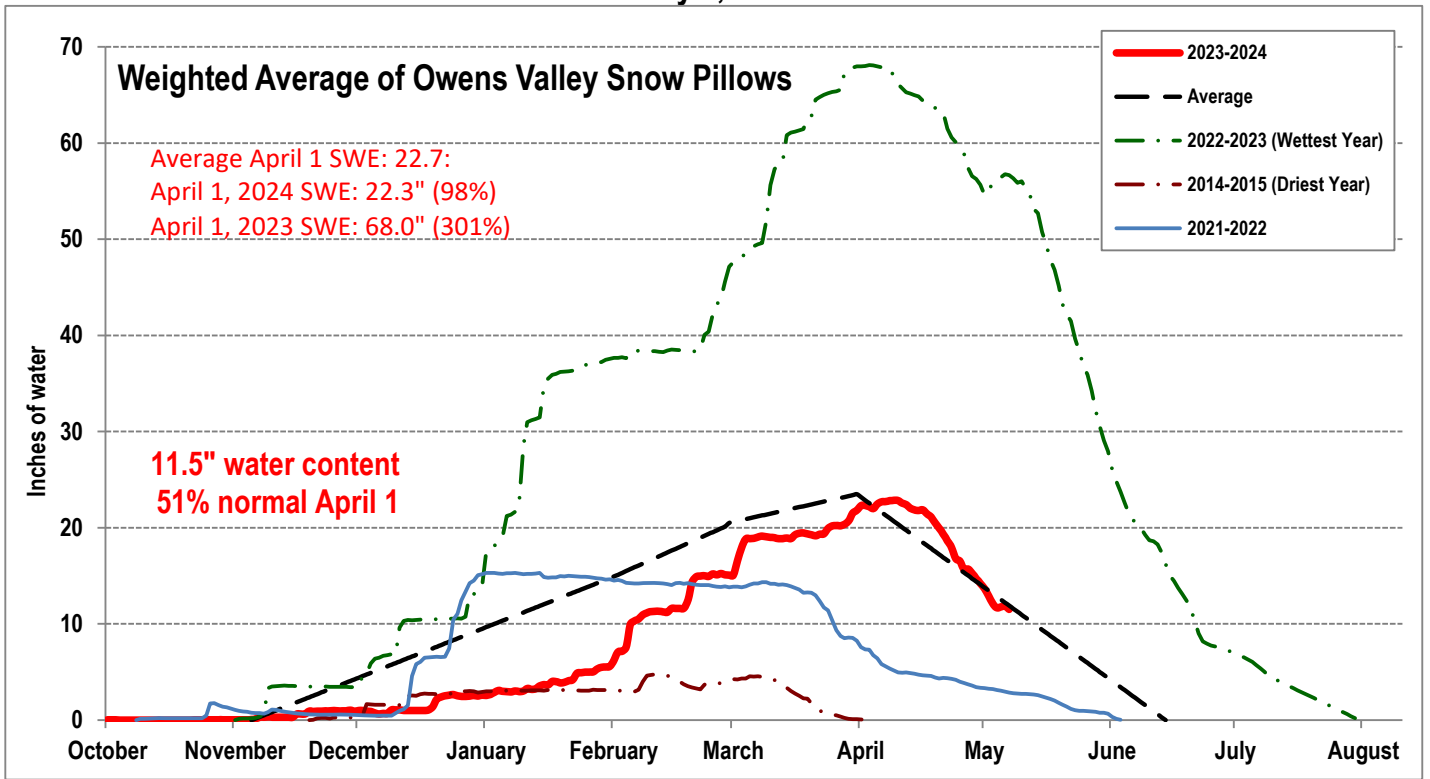

EASTERN SIERRA CURRENT PRECIPITATION CONDITIONS May 7, 2024

Measurement as Inches Water Content; Precipitation totals are cumulative for water year beginning Oct 1