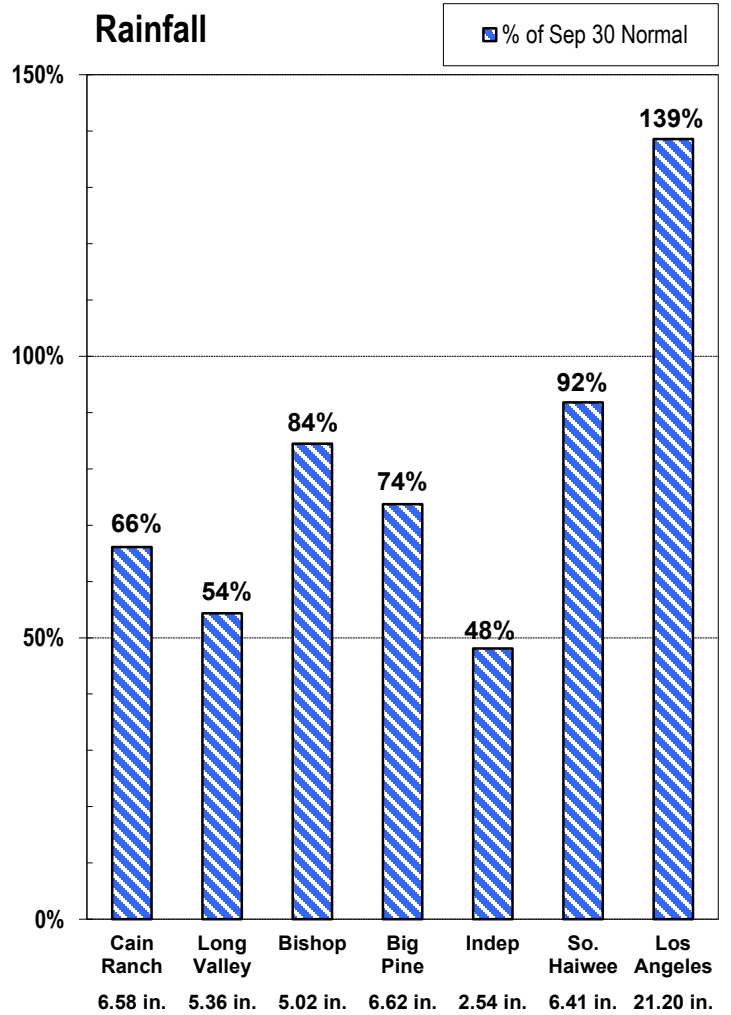

EASTERN SIERRA CURRENT PRECIPITATION CONDITIONS May 7, 2024

Measurement as Inches Water Content; Precipitation totals are cumulative for water year beginning Oct 1