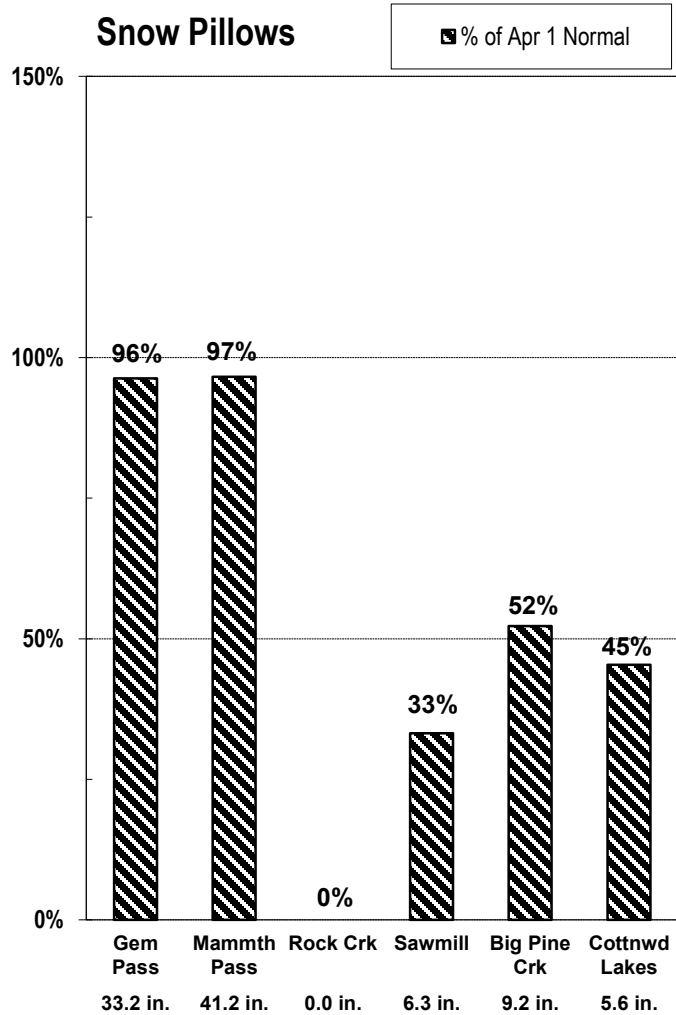

EASTERN SIERRA CURRENT PRECIPITATION CONDITIONS May 7, 2024

Measurement as Inches Water Content; Precipitation totals are cumulative for water year beginning Oct 1