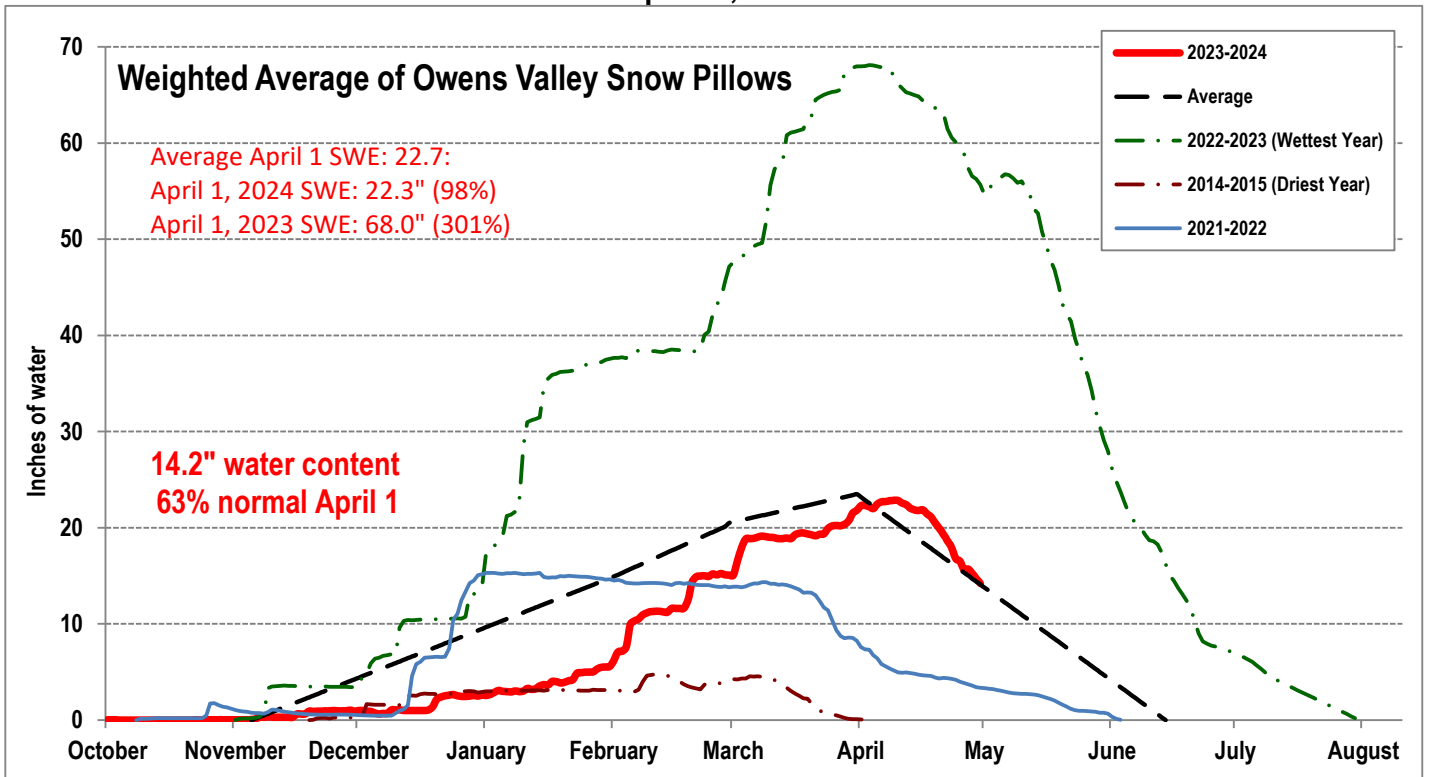

EASTERN SIERRA CURRENT PRECIPITATION CONDITIONS April 30, 2024

Measurement as Inches Water Content; Precipitation totals are cumulative for water year beginning Oct 1