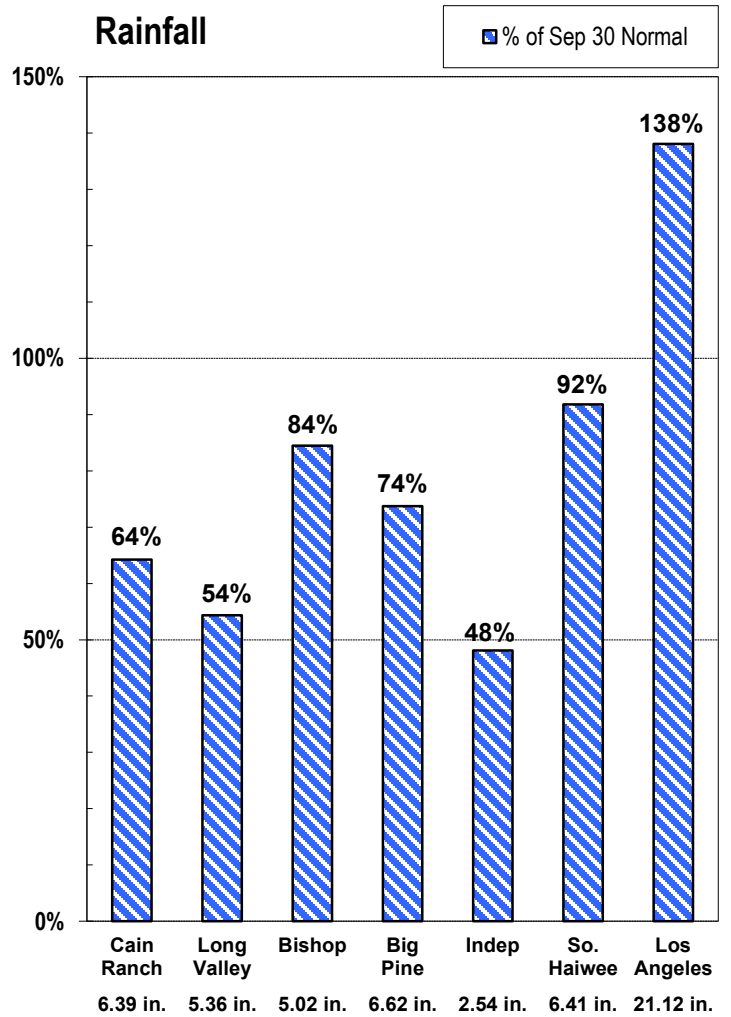

EASTERN SIERRA CURRENT PRECIPITATION CONDITIONS April 30, 2024

Measurement as Inches Water Content; Precipitation totals are cumulative for water year beginning Oct 1