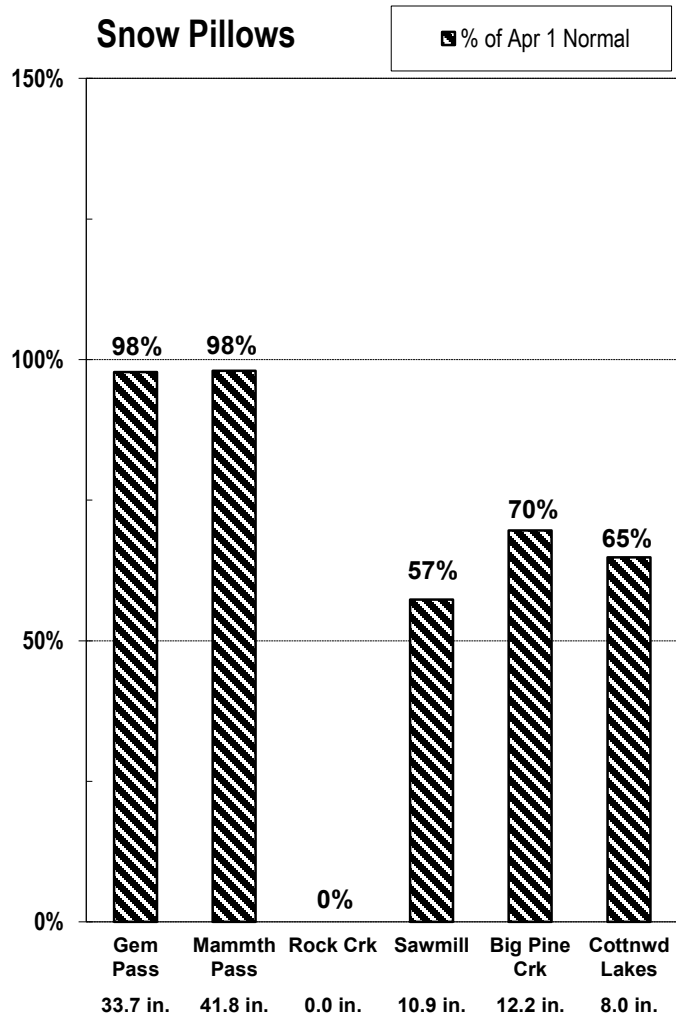

EASTERN SIERRA CURRENT PRECIPITATION CONDITIONS April 30, 2024

Measurement as Inches Water Content; Precipitation totals are cumulative for water year beginning Oct 1