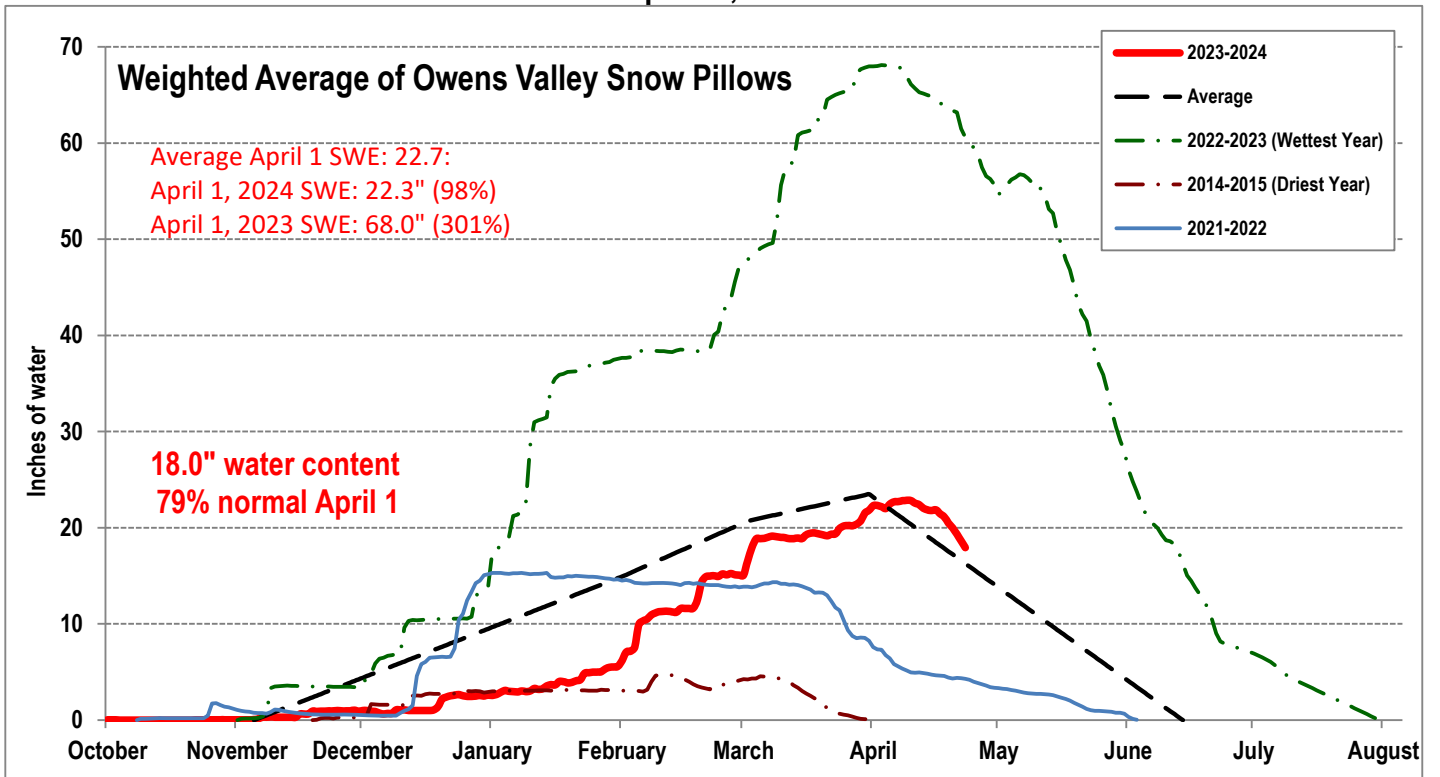

EASTERN SIERRA CURRENT PRECIPITATION CONDITIONS April 23, 2024

Measurement as Inches Water Content; Precipitation totals are cumulative for water year beginning Oct 1