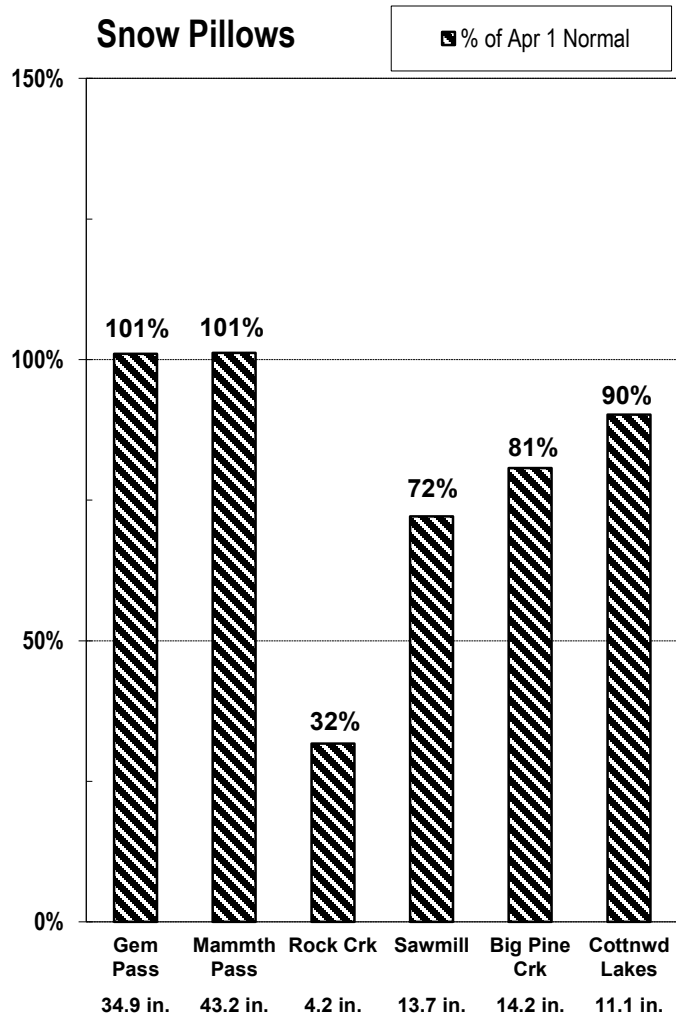

EASTERN SIERRA CURRENT PRECIPITATION CONDITIONS April 23, 2024

Measurement as Inches Water Content; Precipitation totals are cumulative for water year beginning Oct 1