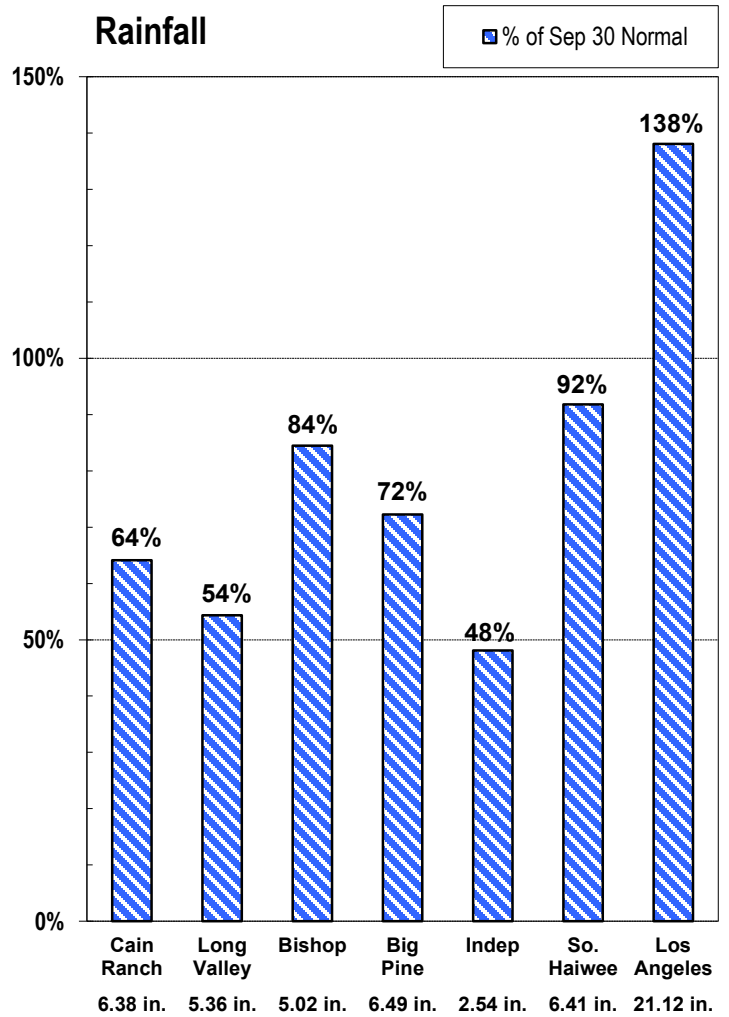

EASTERN SIERRA CURRENT PRECIPITATION CONDITIONS April 23, 2024

Measurement as Inches Water Content; Precipitation totals are cumulative for water year beginning Oct 1