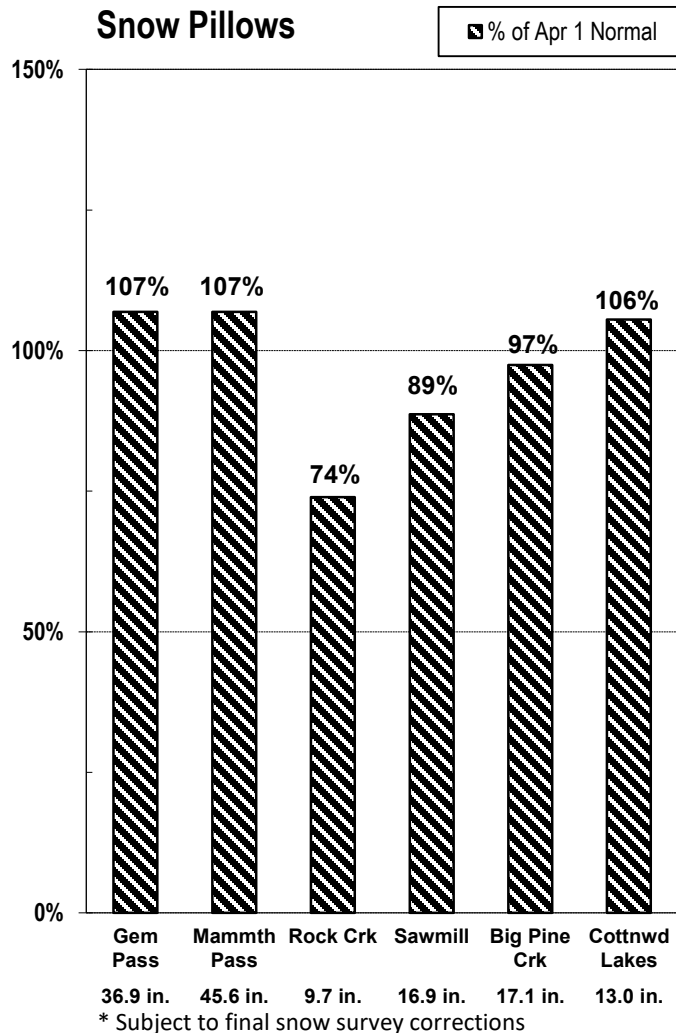

# EASTERN SIERRA CURRENT PRECIPITATION CONDITIONS April 16, 2024

Measurement as Inches Water Content; Precipitation totals are cumulative for water year beginning Oct 1