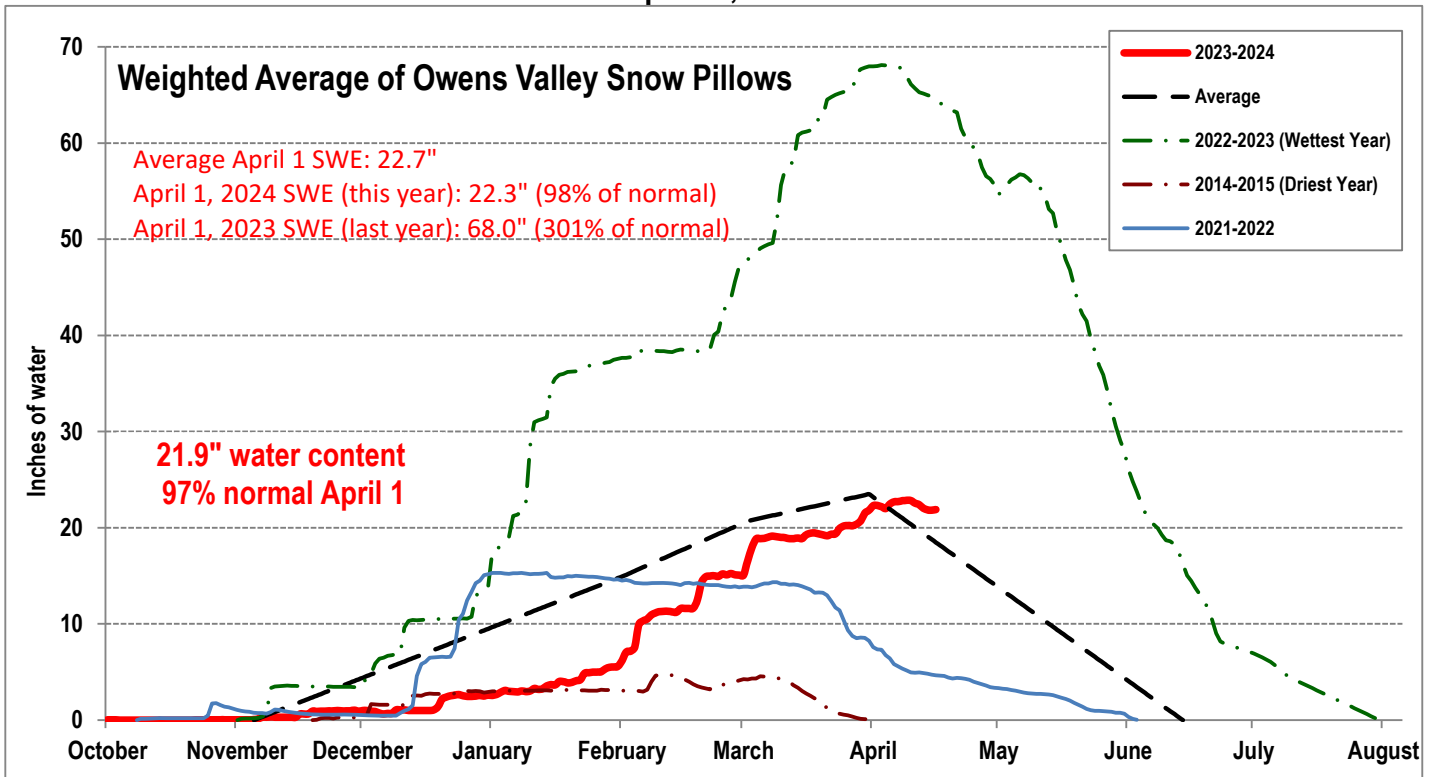

# EASTERN SIERRA CURRENT PRECIPITATION CONDITIONS April 16, 2024

Measurement as Inches Water Content; Precipitation totals are cumulative for water year beginning Oct 1