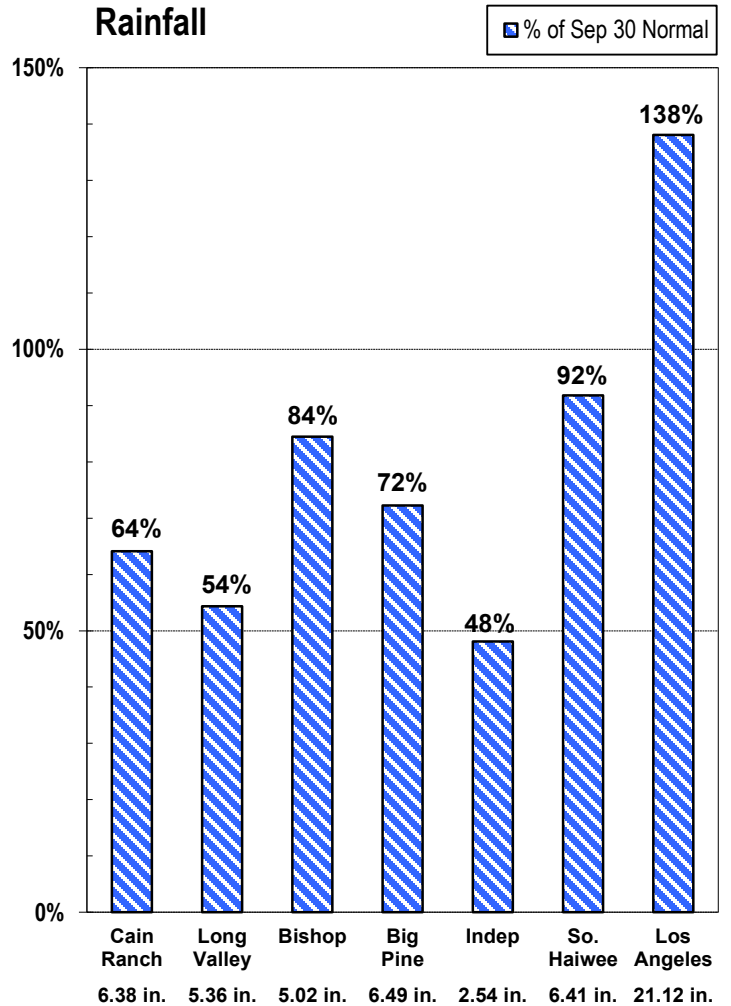

# EASTERN SIERRA CURRENT PRECIPITATION CONDITIONS April 16, 2024

Measurement as Inches Water Content; Precipitation totals are cumulative for water year beginning Oct 1