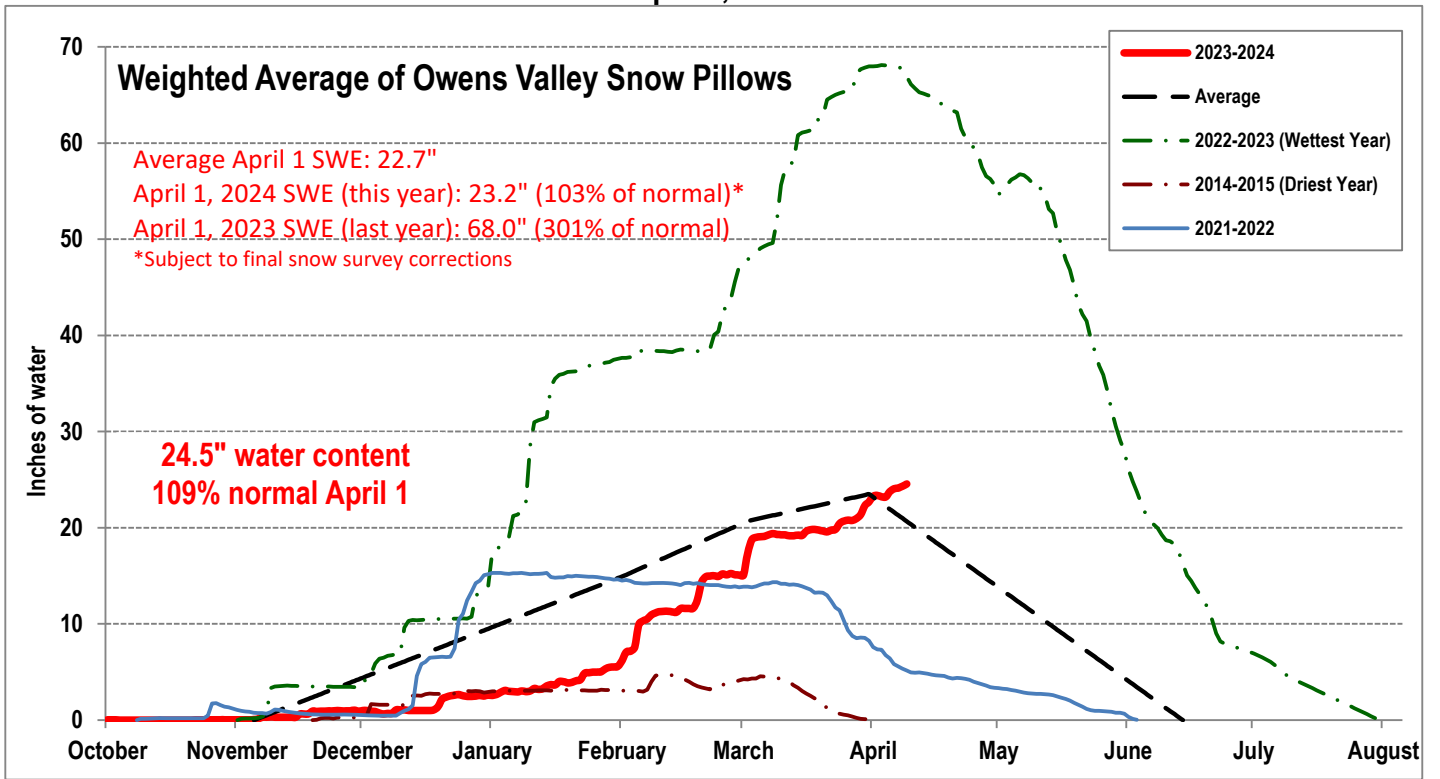

EASTERN SIERRA CURRENT PRECIPITATION CONDITIONS April 9, 2024

Measurement as Inches Water Content; Precipitation totals are cumulative for water year beginning Oct 1