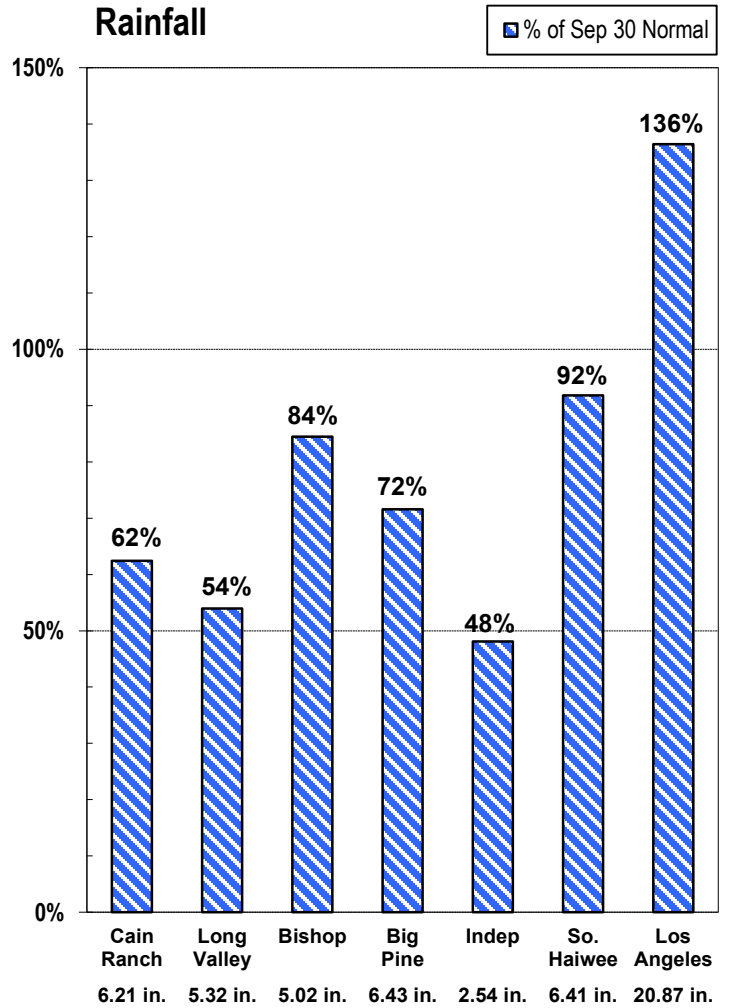

EASTERN SIERRA CURRENT PRECIPITATION CONDITIONS April 9, 2024

Measurement as Inches Water Content; Precipitation totals are cumulative for water year beginning Oct 1