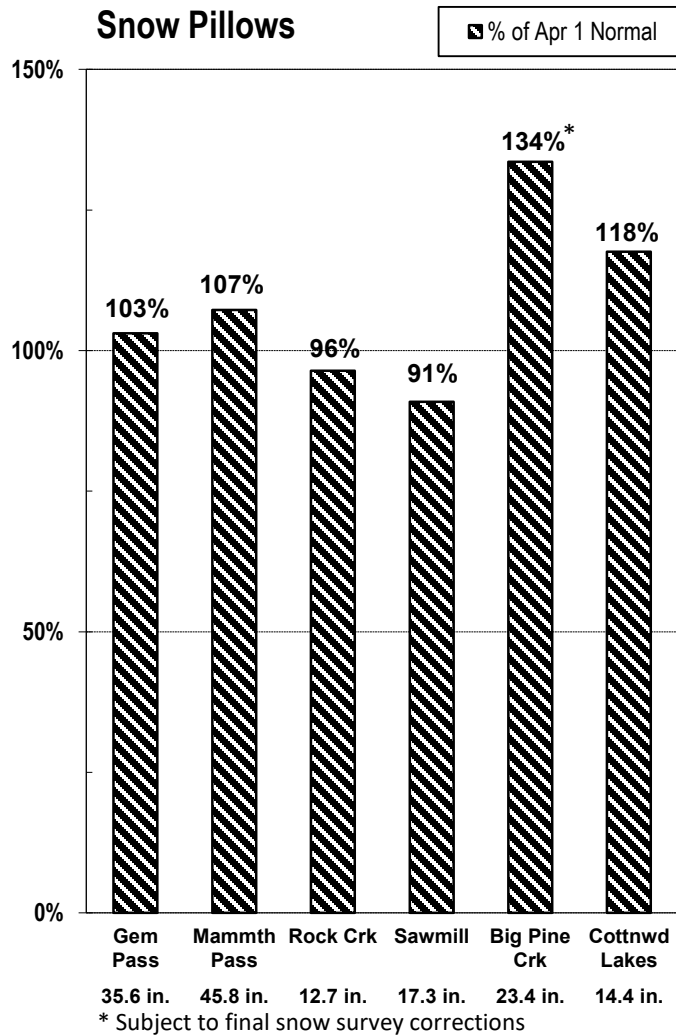

EASTERN SIERRA CURRENT PRECIPITATION CONDITIONS April 9, 2024

Measurement as Inches Water Content; Precipitation totals are cumulative for water year beginning Oct 1