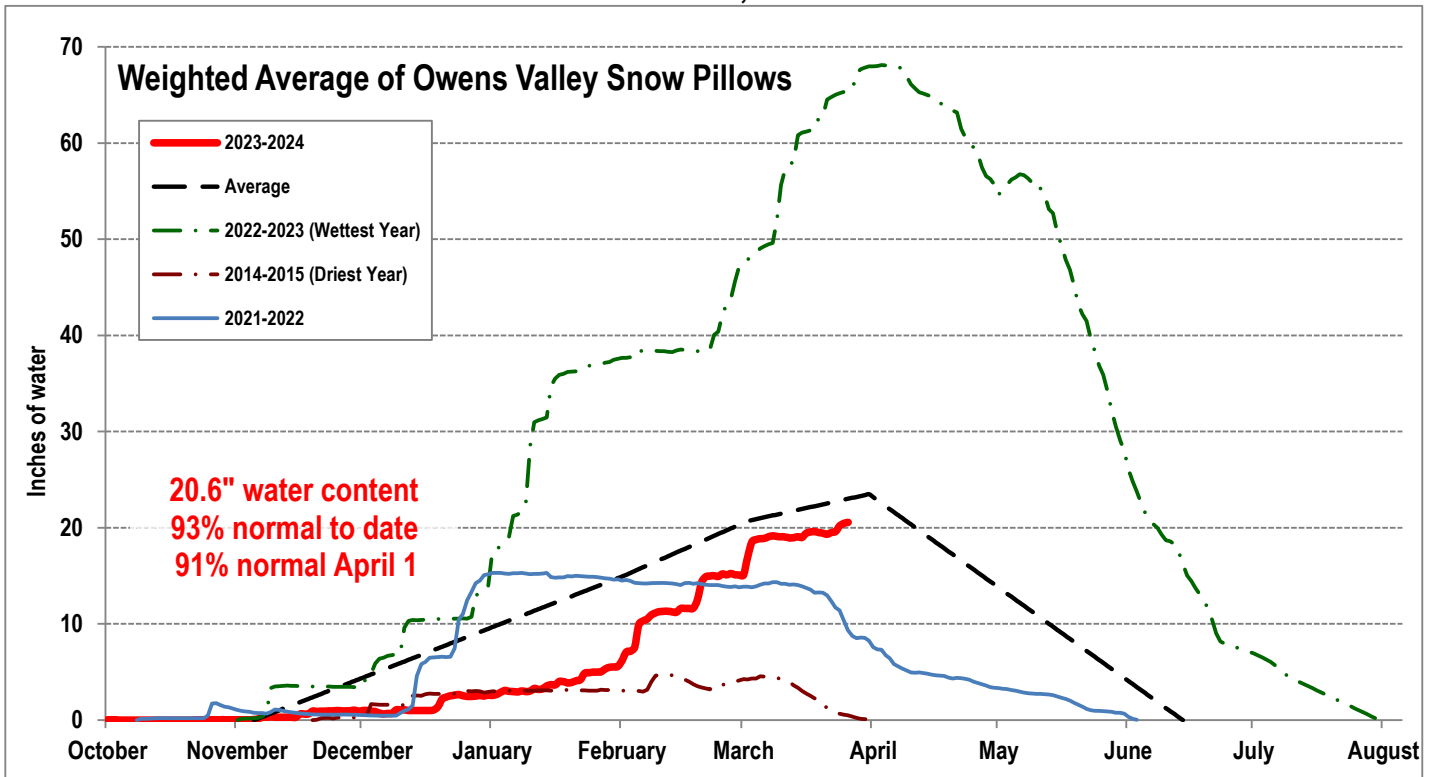

EASTERN SIERRA CURRENT PRECIPITATION CONDITIONS March 26, 2024

Measurement as Inches Water Content; Precipitation totals are cumulative for water year beginning Oct 1