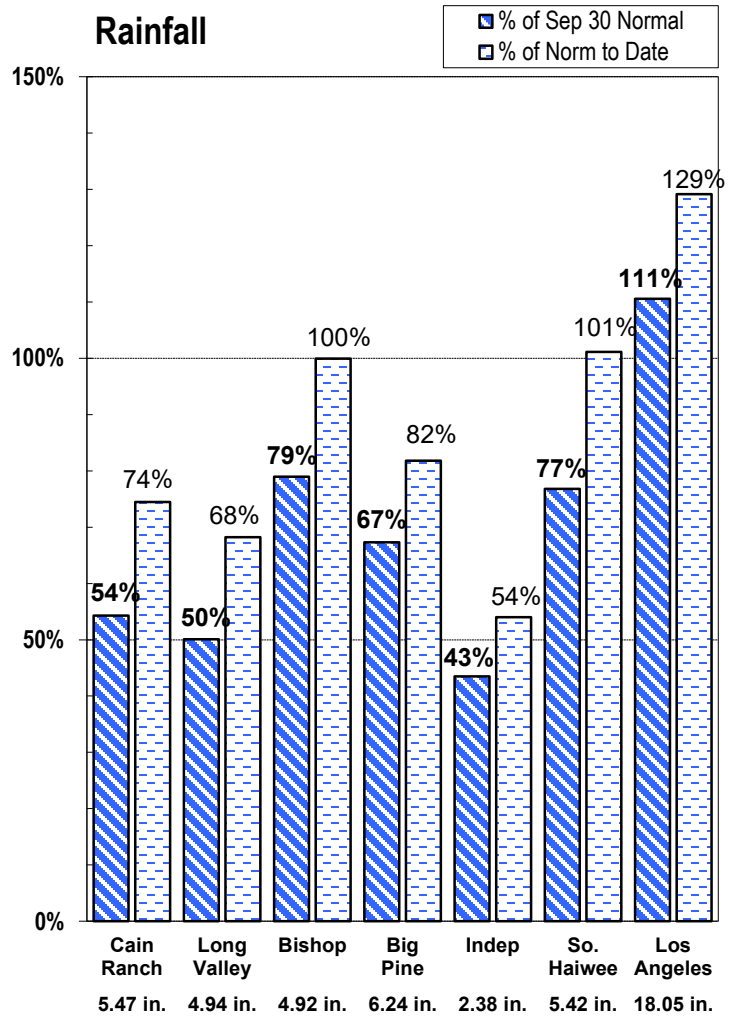

EASTERN SIERRA CURRENT PRECIPITATION CONDITIONS March 26, 2024

Measurement as Inches Water Content; Precipitation totals are cumulative for water year beginning Oct 1