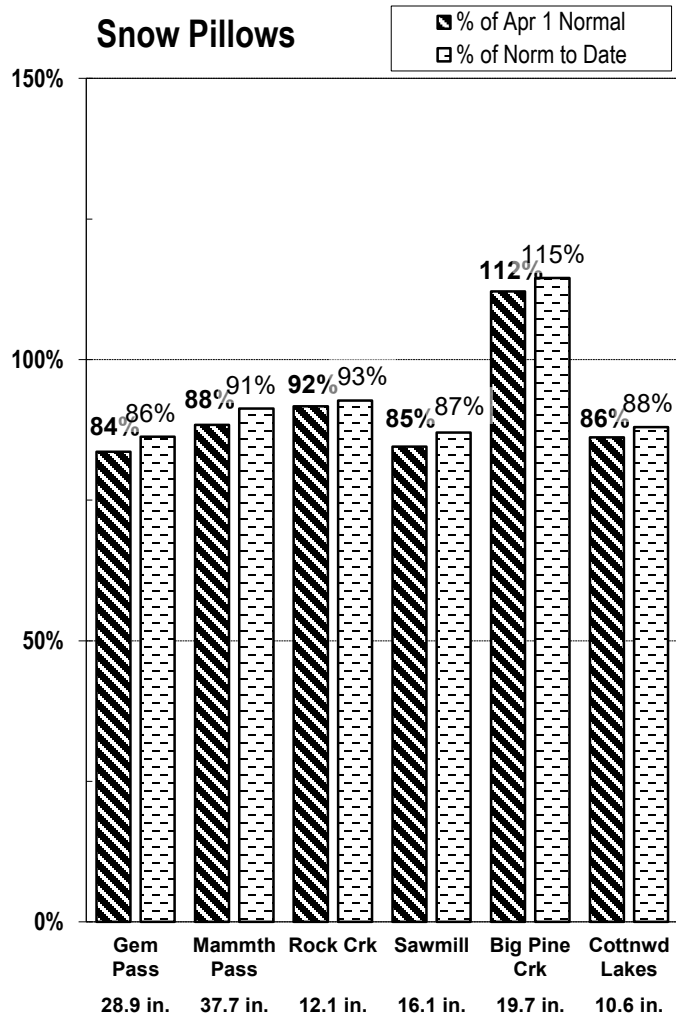

EASTERN SIERRA CURRENT PRECIPITATION CONDITIONS March 26, 2024

Measurement as Inches Water Content; Precipitation totals are cumulative for water year beginning Oct 1