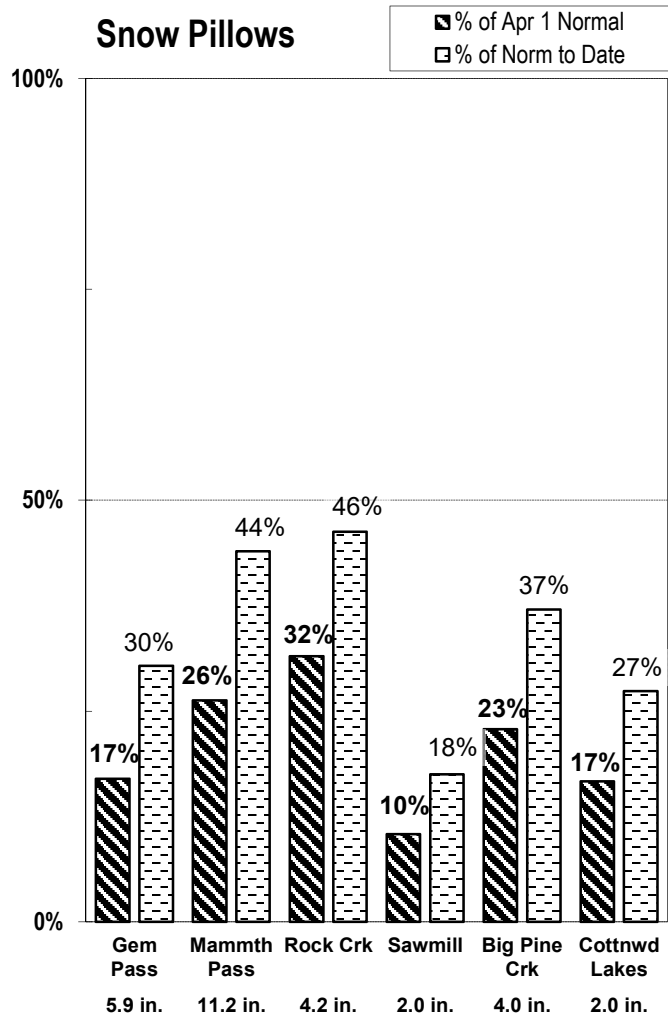

# EASTERN SIERRA CURRENT PRECIPITATION CONDITIONS January 30, 2024

*Measurement as Inches Water Content; Precipitation totals are cumulative for water year beginning Oct 1*