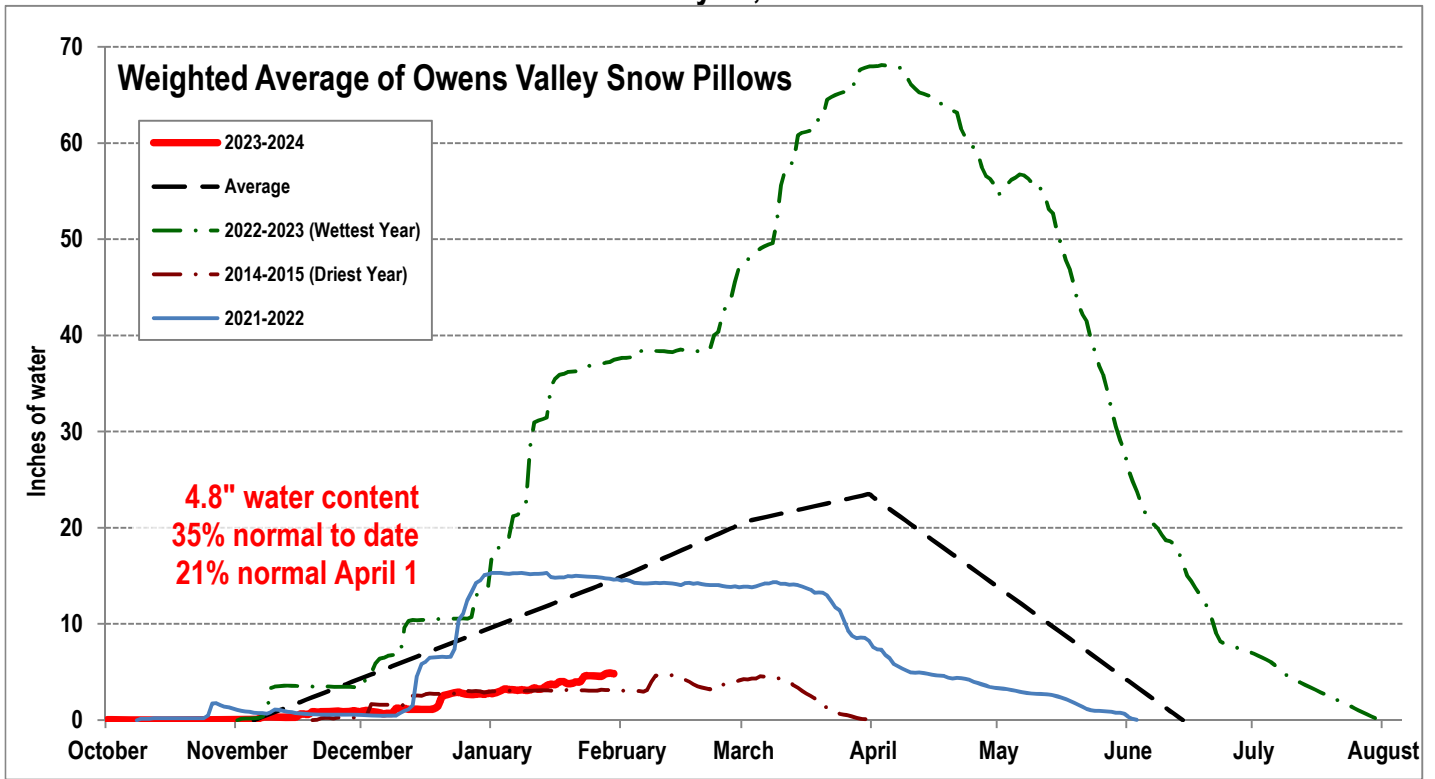

# EASTERN SIERRA CURRENT PRECIPITATION CONDITIONS January 30, 2024

*Measurement as Inches Water Content; Precipitation totals are cumulative for water year beginning Oct 1*