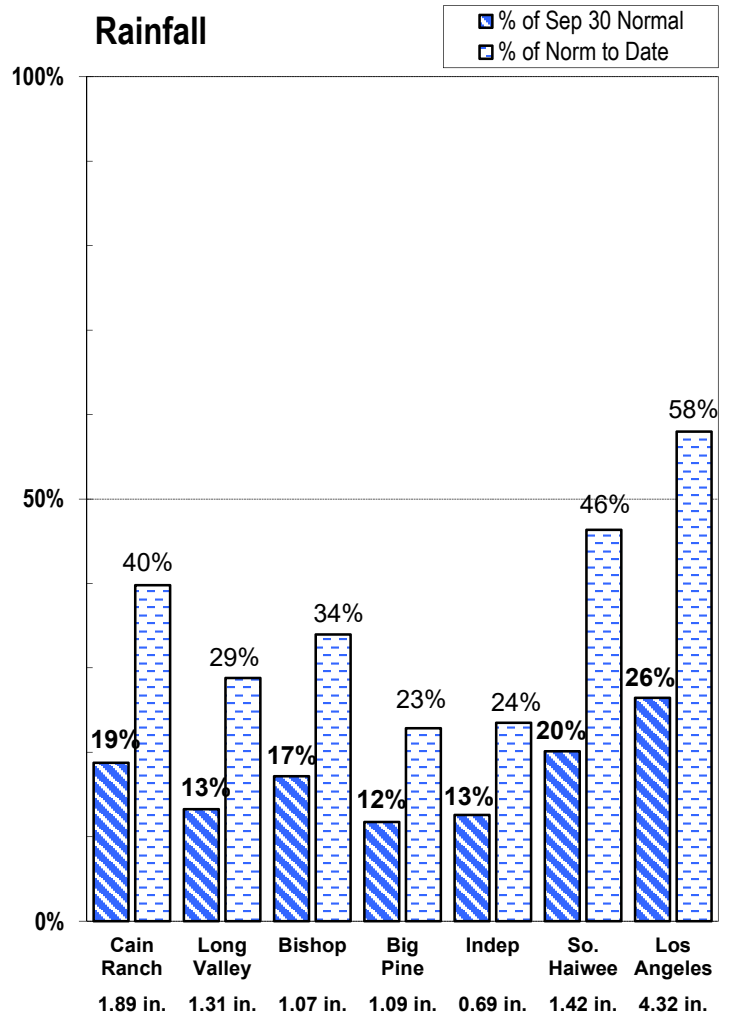

# EASTERN SIERRA CURRENT PRECIPITATION CONDITIONS January 30, 2024

*Measurement as Inches Water Content; Precipitation totals are cumulative for water year beginning Oct 1*