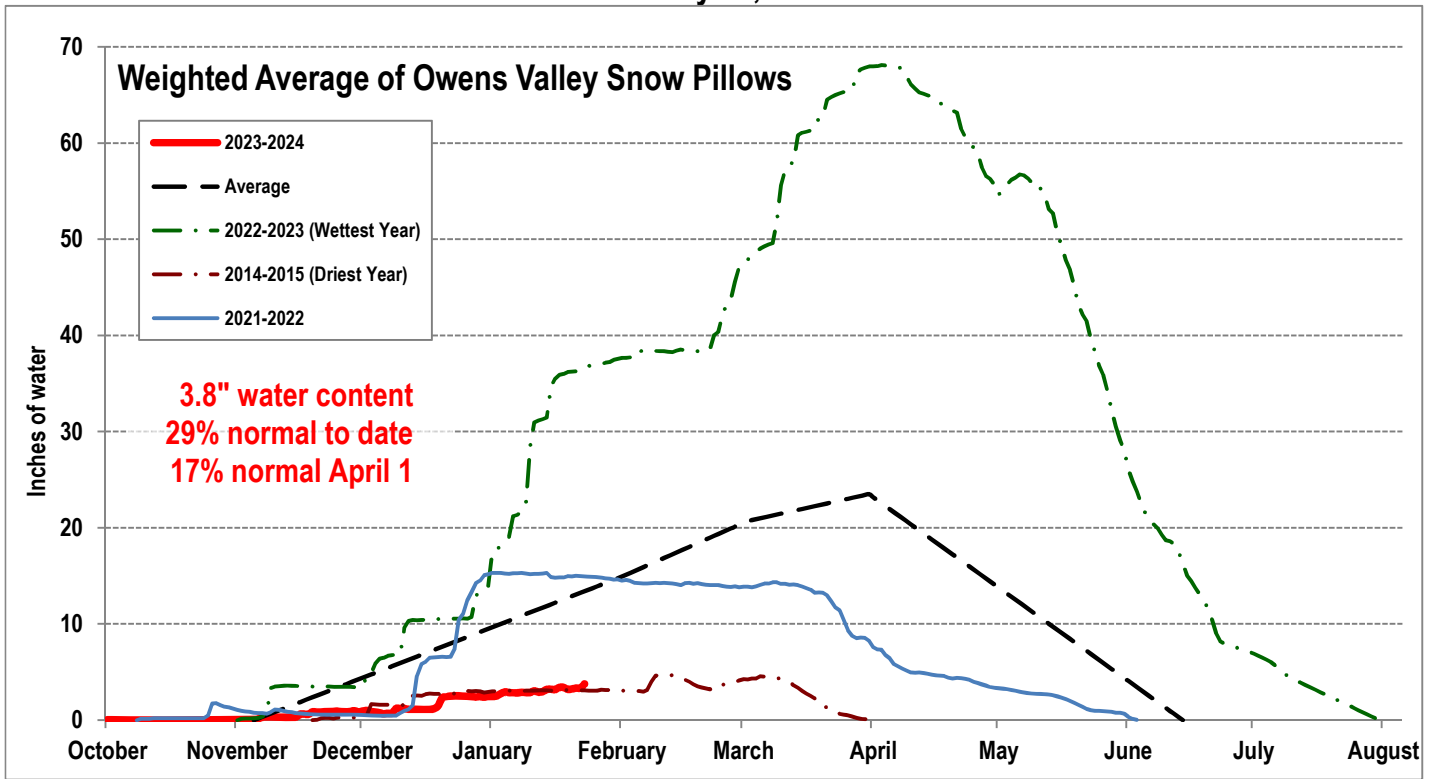

# EASTERN SIERRA CURRENT PRECIPITATION CONDITIONS January 23, 2024

Measurement as Inches Water Content; Precipitation totals are cumulative for water year beginning Oct 1