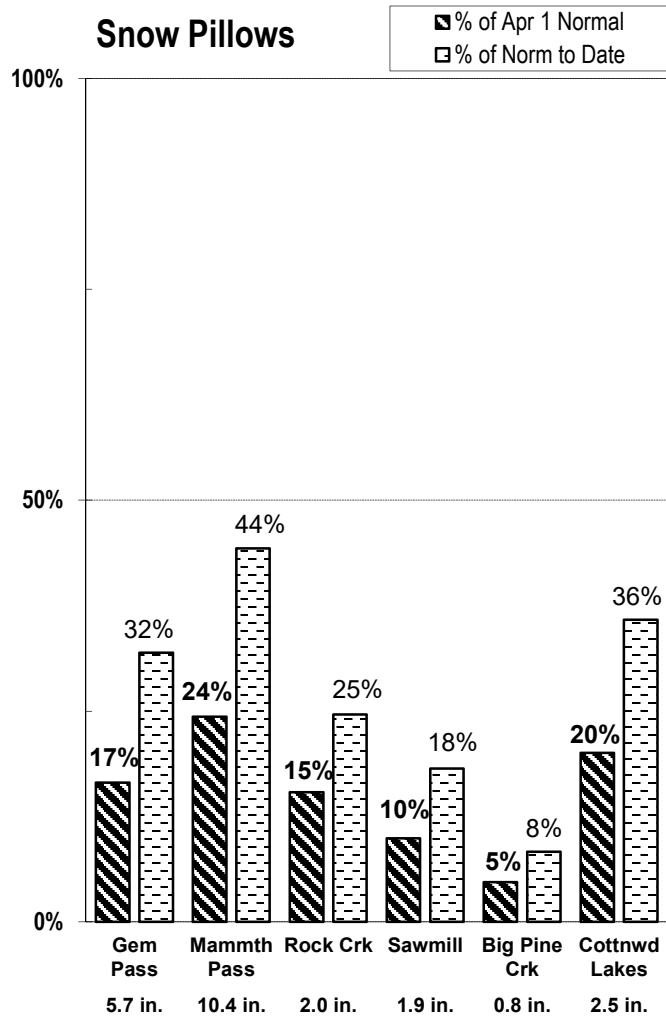

# EASTERN SIERRA CURRENT PRECIPITATION CONDITIONS January 23, 2024

Measurement as Inches Water Content; Precipitation totals are cumulative for water year beginning Oct 1