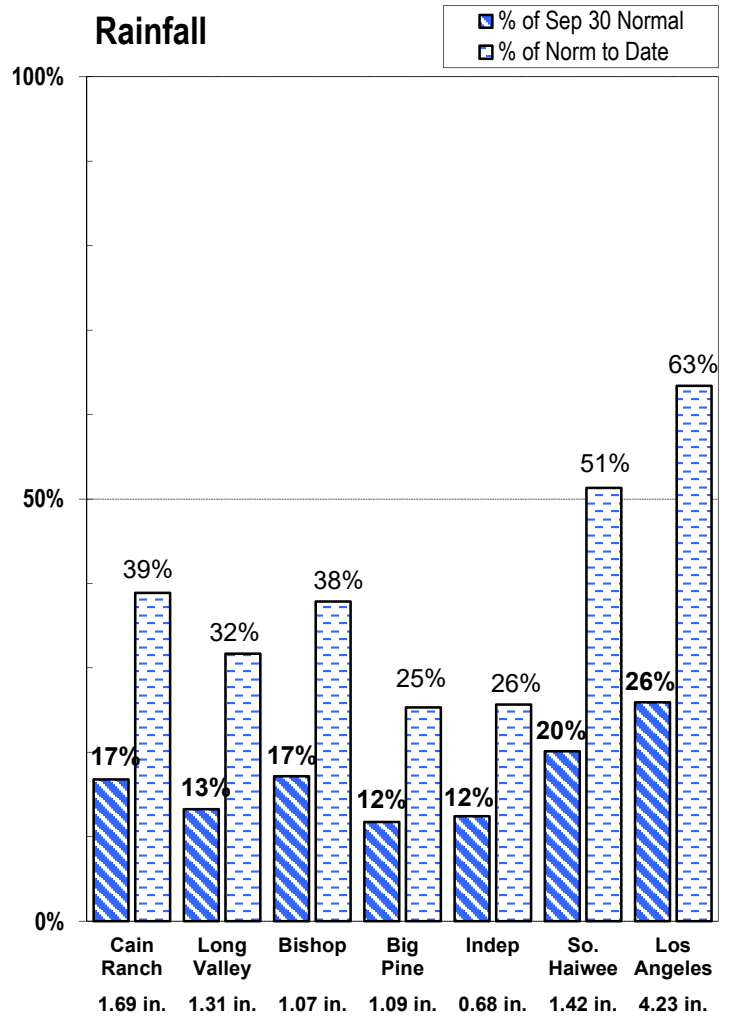

# EASTERN SIERRA CURRENT PRECIPITATION CONDITIONS January 23, 2024

Measurement as Inches Water Content; Precipitation totals are cumulative for water year beginning Oct 1