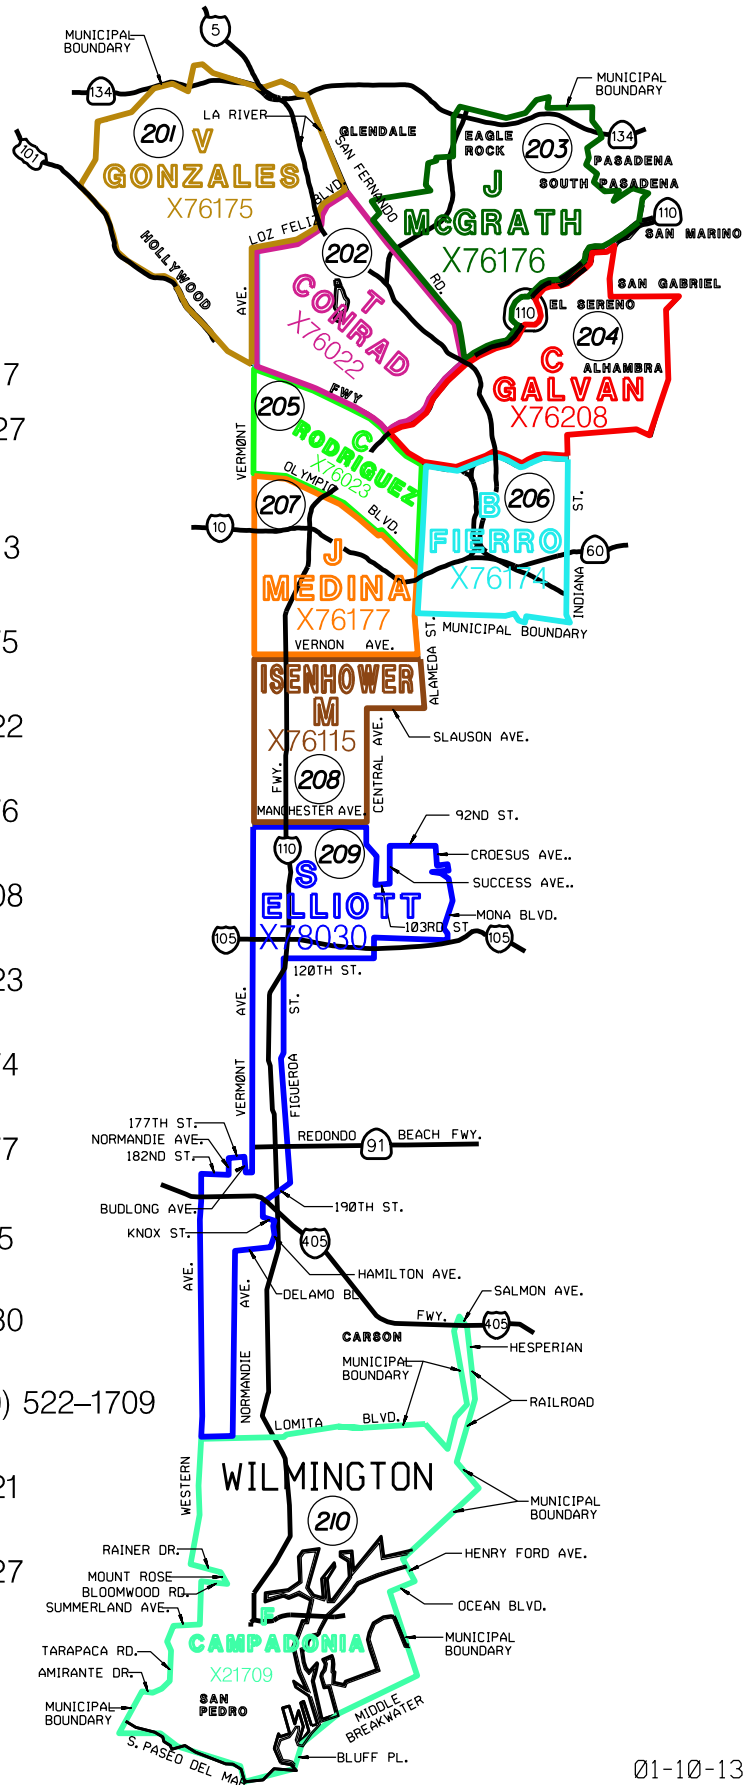

NOTES:

1. DISTRICT RESPONSIBILITIES INCLUDE BOTH SIDES OF THE SOUTHERLY & WESTERLY BOUNDARY STREETS.
2. FOR ANY UPDATES, SEE D. BROWN (213) 367-6017.