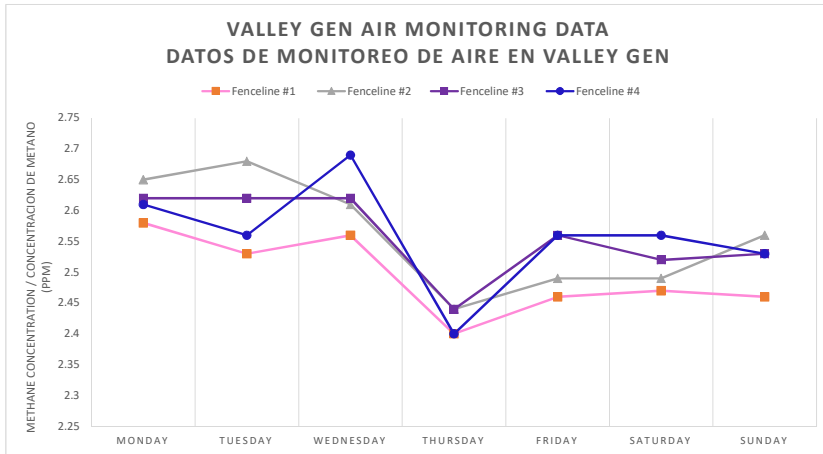

GasMet Analyzer Readings for Week of 5/3/2021 to 5/9/2021:  
 Lecturas de GasMet Analyzer para la semana 5/3/2021 to 5/9/2021:

Day	Date	Time of Recording	Wind Direction/strength	Temperature (F)	Location of Recording	Methane concentration (ppm)
Día	Fecha	Hora de Grabación	Dirección de viento/velocidad	Temperatura (F)	Ubicación de grabación	Concentración de metano
Monday / lunes	5/3/2021	9:00am	SE / 2.4 - 7.2	71.1 - 74.6	Fenceline #1	2.58
					Fenceline #2	2.65
					Fenceline #3	2.62
					Fenceline #4	2.61
Tuesday / martes	5/4/2021	1:00pm	SE / 1.2 - 3.6	78.6 - 83.8	Fenceline #1	2.53
					Fenceline #2	2.68
					Fenceline #3	2.62
					Fenceline #4	2.56
Wednesday / miércoles	5/5/2021	5:00pm	SE / 8.2 - 12.3	82.8 - 83.3	Fenceline #1	2.56
					Fenceline #2	2.61
					Fenceline #3	2.62
					Fenceline #4	2.69
Thursday / jueves	5/6/2021	9:00pm	SE / 6.1 - 8.7	57.2 - 60.1	Fenceline #1	2.40
					Fenceline #2	2.44
					Fenceline #3	2.44
					Fenceline #4	2.40
Friday / viernes	5/7/2021	9:00am	SE / 2.8 - 5.5	63.5 - 69.1	Fenceline #1	2.46
					Fenceline #2	2.58
					Fenceline #3	2.56
					Fenceline #4	2.56
Saturday / sábado	5/8/2021	1:00pm	S / 4.7 - 8.3	76.3 - 79.0	Fenceline #1	2.47
					Fenceline #2	2.49
					Fenceline #3	2.52
					Fenceline #4	2.56
Sunday / domingo	5/9/2021	5:00pm	S / 4.7 - 8.5	66.6 - 70.9	Fenceline #1	2.46
					Fenceline #2	2.56
					Fenceline #3	2.53
					Fenceline #4	2.53