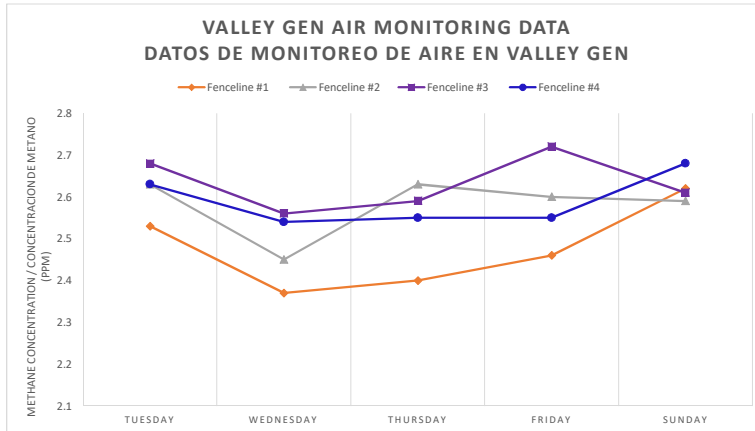

GasMet Analyzer Readings for Week of 06/20/2022 to 06/26/2022:
Lecturas de GasMet Analyzer para la semana 06/20/2022 to 06/26/2022:

Day	Date	Time of Recording	Wind Direction/ strength (MPH)	Temperature (F)	Location of Recording	Methane concentration (ppm)
<i>Día</i>	<i>Fecha</i>	<i>Hora de Grabación</i>	<i>Dirección de viento/velocidad</i>	<i>Temperatura (F)</i>	<i>Ubicación de grabación</i>	<i>Concentración de metano</i>
Monday / lunes	6/20/2022	9:00am	NE / 1.0	93	Fenceline #1	2.64
					Fenceline #2	2.67
					Fenceline #3	2.75
					Fenceline #4	2.76
Tuesday / martes	6/21/2022	1:00pm	SE / 6.0 - 10.0	89	Fenceline #1	2.53
					Fenceline #2	2.63
					Fenceline #3	2.68
					Fenceline #4	2.63
Wednesday / miércoles	6/22/2022	5:00pm	S / 4.0	92.0	Fenceline #1	2.37
					Fenceline #2	2.45
					Fenceline #3	2.56
					Fenceline #4	2.54
Thursday / jueves	6/23/2022	9:00pm	SE / 7.0	83	Fenceline #1	2.40
					Fenceline #2	2.63
					Fenceline #3	2.59
					Fenceline #4	2.55
Friday / viernes	6/24/2022	1:00pm	SE / 5.0 - 10.0	95	Fenceline #1	2.46
					Fenceline #2	2.60
					Fenceline #3	2.72
					Fenceline #4	2.55
Saturday / sábado	6/25/2022	9:00am	NO READINGS	NO READINGS	Fenceline #1	NO READINGS
					Fenceline #2	NO READINGS
					Fenceline #3	NO READINGS
					Fenceline #4	NO READINGS
Sunday / domingo	6/26/2022	5:00pm	S / 6.0	94	Fenceline #1	2.62
					Fenceline #2	2.59
					Fenceline #3	2.61
					Fenceline #4	2.68