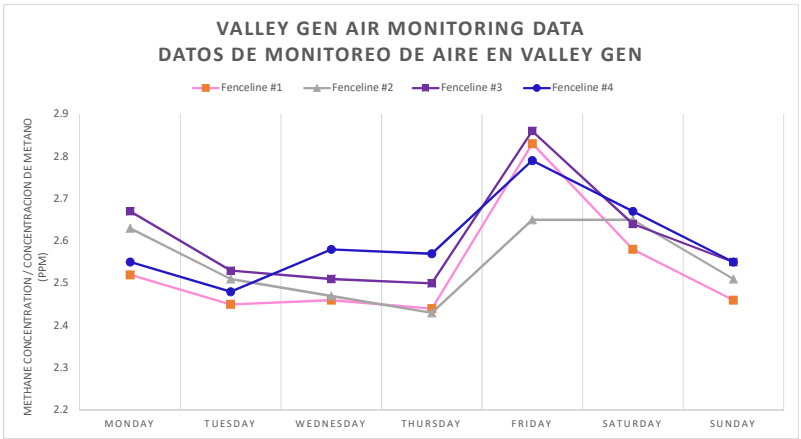

GasMet Analyzer Readings for Week of 4/26/2021 to 5/2/2021:
 Lecturas de GasMet Analyzer para la semana 4/26/2021 to 5/2/2021:

Day	Date	Time of Recording	Wind Direction/strength	Temperature (F)	Location of Recording	Methane concentration (ppm)
Día	Fecha	Hora de Grabación	Dirección de viento/velocidad	Temperatura (F)	Ubicación de grabación	Concentración de metano
Monday / lunes	4/26/2021	9:00am	SE / 2.0 - 8.1	62.5 - 69.1	Fenceline #1	2.52
					Fenceline #2	2.63
					Fenceline #3	2.67
					Fenceline #4	2.55
Tuesday / martes	4/27/2021	1:00pm	SE / 6.1 - 9.4	64.7 - 67.1	Fenceline #1	2.45
					Fenceline #2	2.51
					Fenceline #3	2.53
					Fenceline #4	2.48
Wednesday / miércoles	4/28/2021	5:00pm	NW / 0.9 - 3.9	79.1 - 81.4	Fenceline #1	2.46
					Fenceline #2	2.47
					Fenceline #3	2.51
					Fenceline #4	2.58
Thursday / jueves	4/29/2021	9:00pm	S / 1.2 - 4.1	79.6 - 81.7	Fenceline #1	2.44
					Fenceline #2	2.43
					Fenceline #3	2.50
					Fenceline #4	2.57
Friday / viernes	4/30/2021	9:00am	SE / 0.7 - 1.2	84.1 - 86.5	Fenceline #1	2.83
					Fenceline #2	2.82
					Fenceline #3	2.86
					Fenceline #4	2.79
Saturday / sábado	5/1/2021	1:00pm	SE / 4.8 - 9.1	75.7 - 79.5	Fenceline #1	2.58
					Fenceline #2	2.65
					Fenceline #3	2.64
					Fenceline #4	2.67
Sunday / domingo	5/2/2021	5:00pm	SE / 6.7 - 9.3	66.7 - 70.3	Fenceline #1	2.46
					Fenceline #2	2.51
					Fenceline #3	2.55
					Fenceline #4	2.55