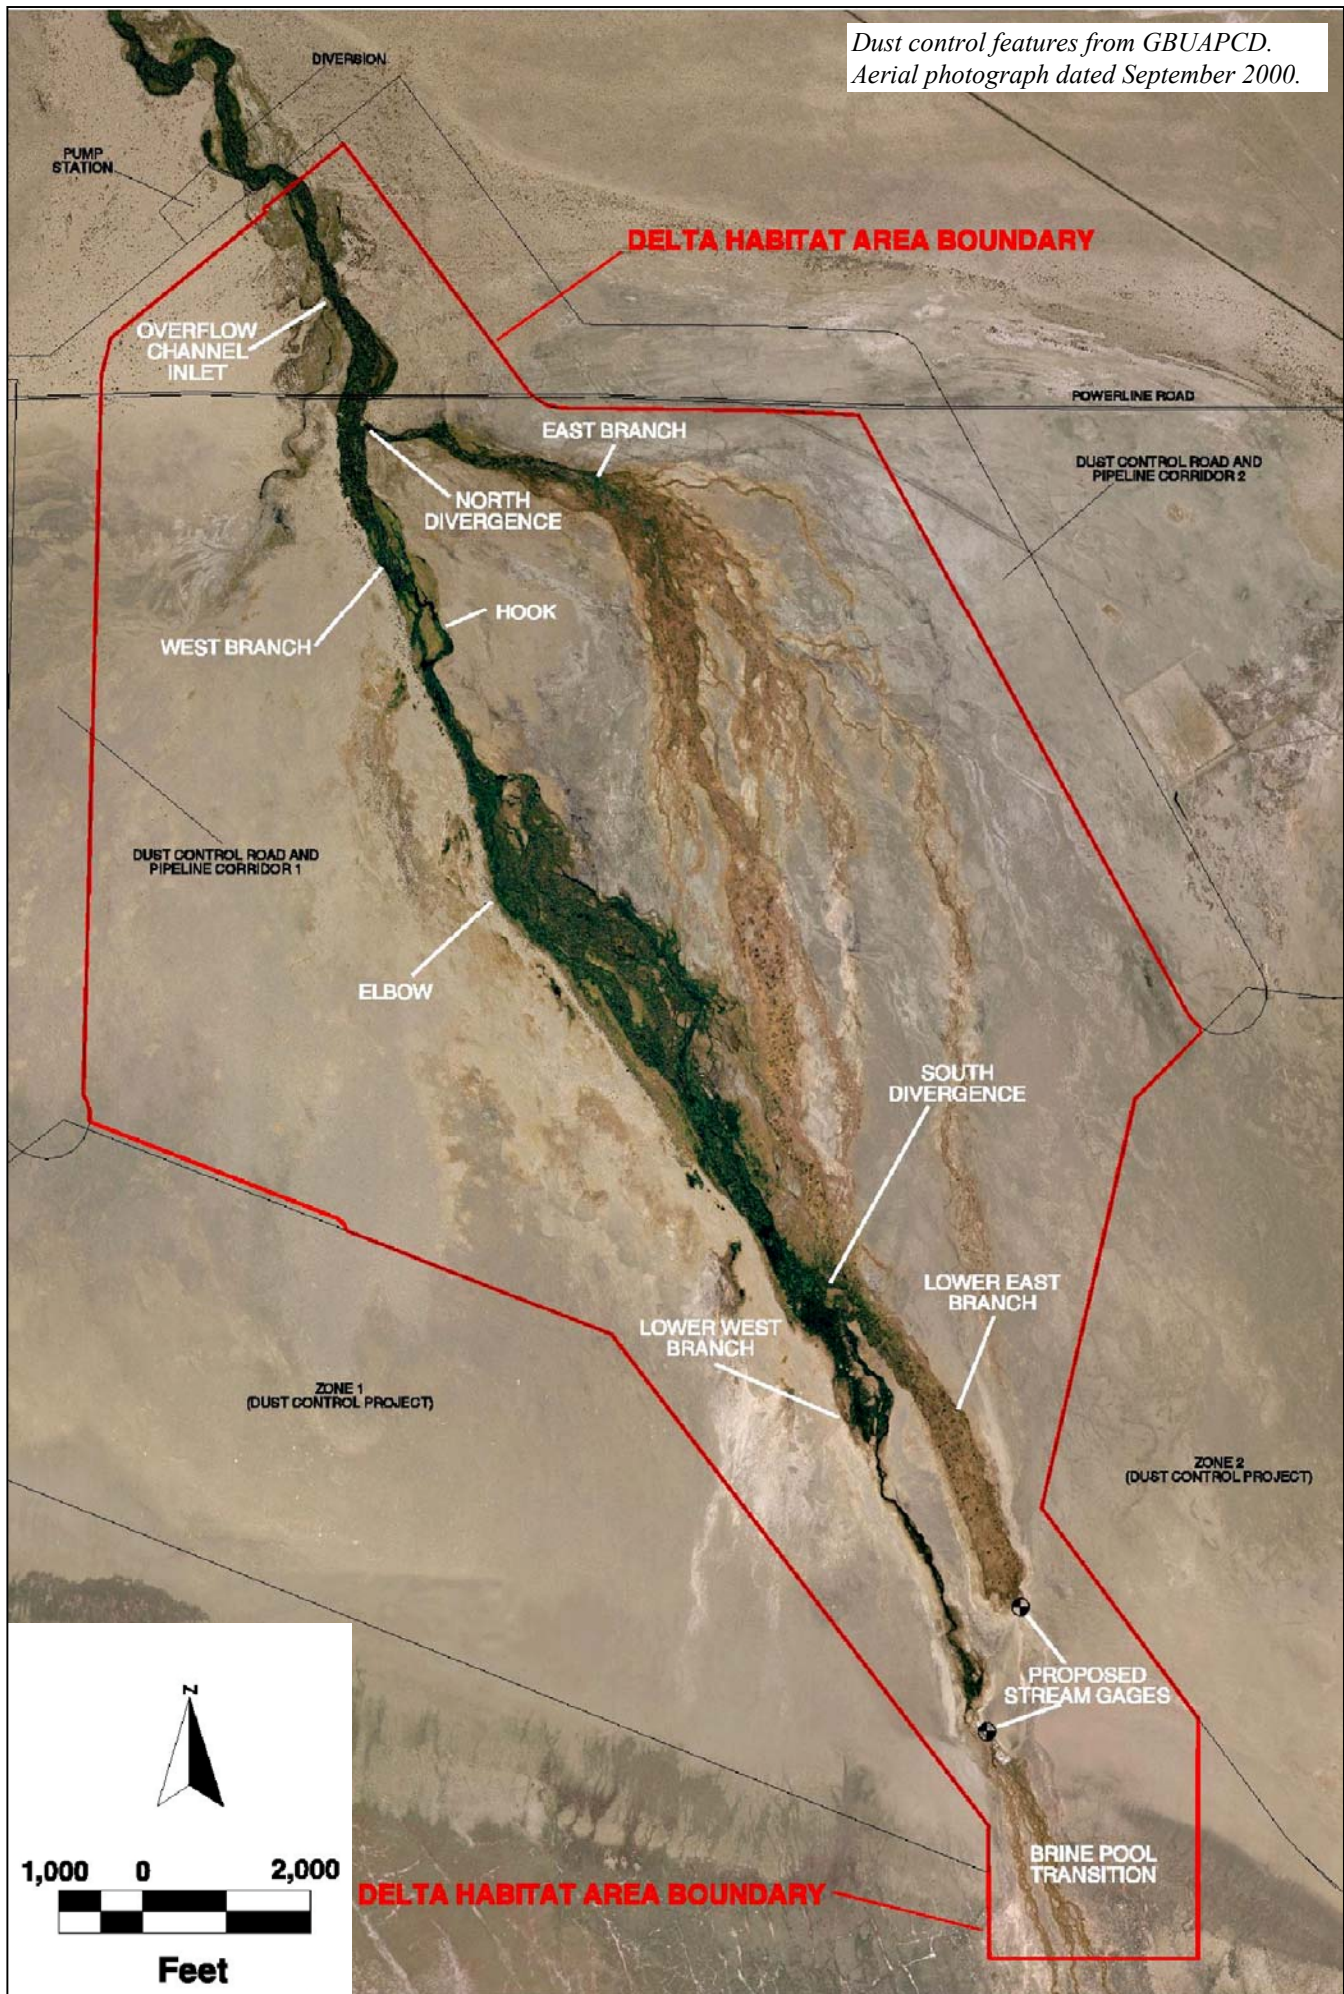

Dust control features from GBUAPCD.
Aerial photograph dated September 2000.

Source: White Horse Associates, 2004.

Figure 2-5. Owens River Delta Habitat Area